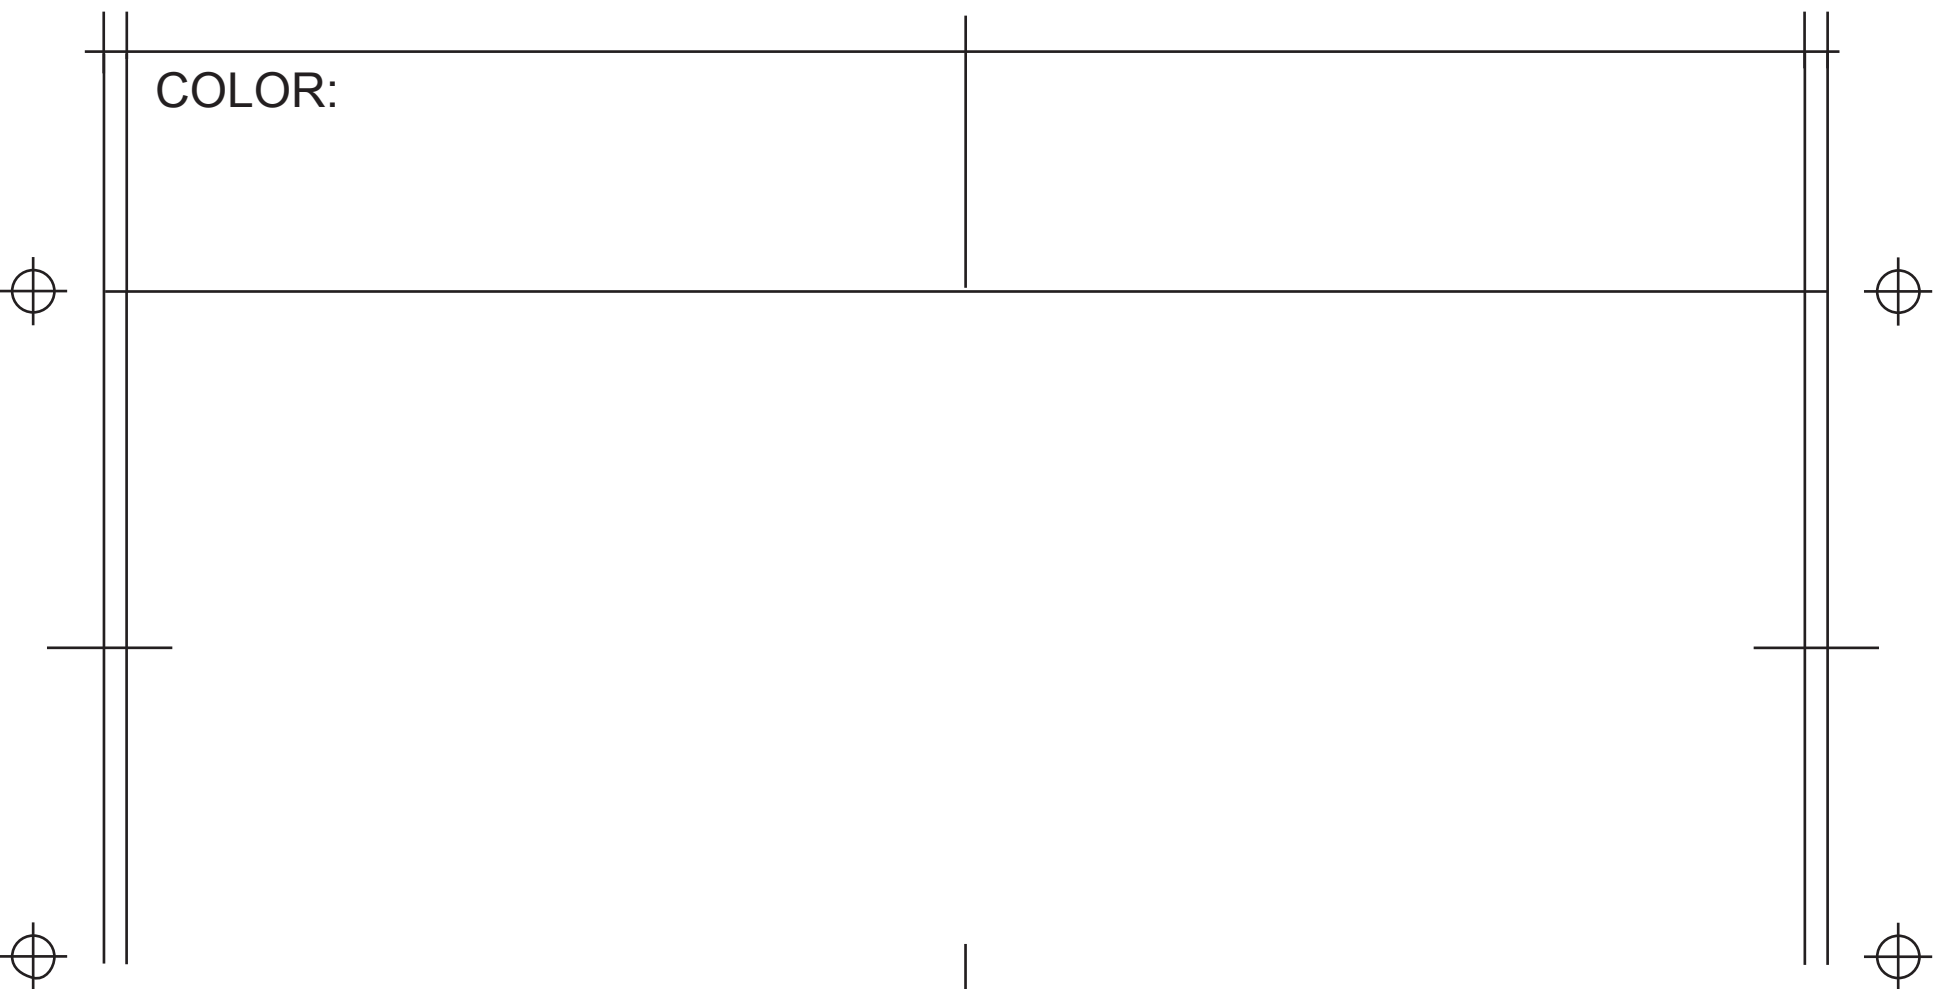

STANDARD CERAMIC COLORS

**DASHED LINE TO SHOW COPY AREA ONLY
DOES NOT PRINT!**

Dashed Line For Imprint Area Only. Will Not Print.

1" 0.5" 0" 0.5" 1"	Artist/Date :	Item # : 8174	Proofing:
	Order # :	Imprint Size : 1 1/4" W x 1" H	
	Ship Date :	Imprint Type : Standard Ceramic	
	Imprint Color :		
	Item Color :		