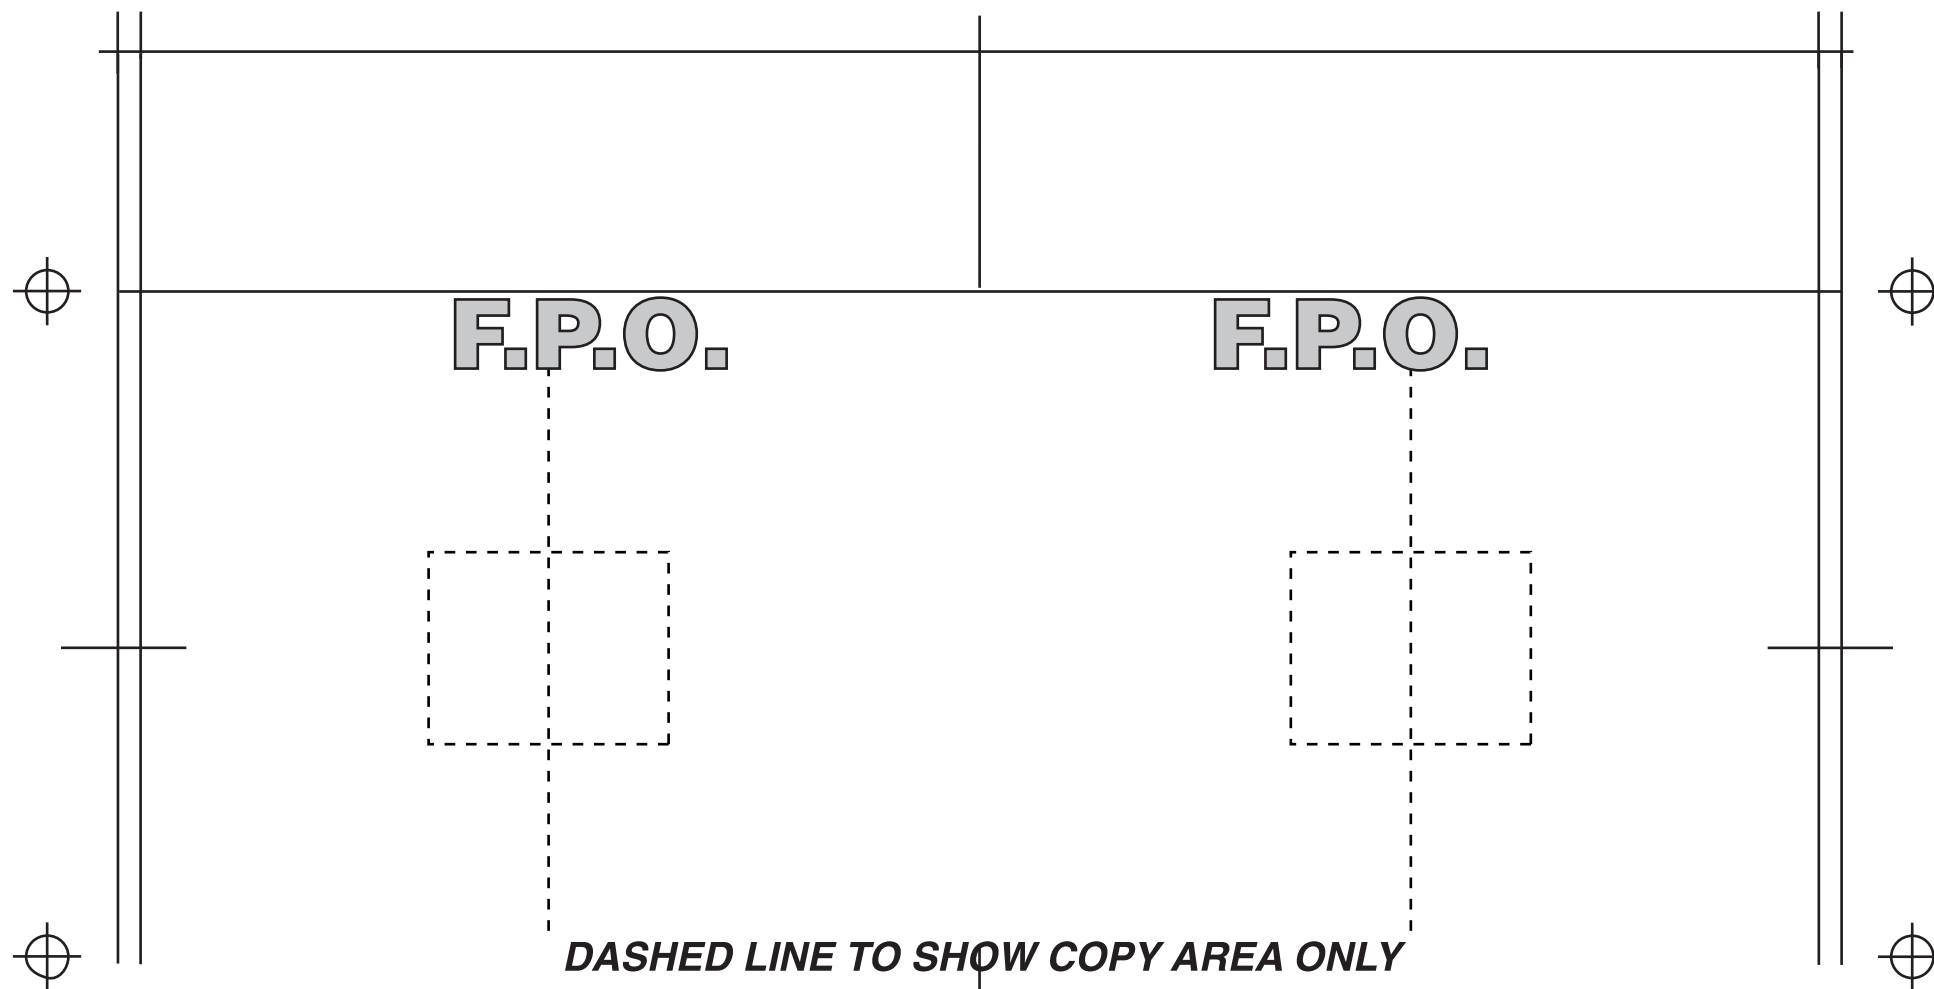

STANDARD CERAMIC COLORS

**DASHED LINE TO SHOW COPY AREA ONLY
DOES NOT PRINT!**

Dashed Line For Imprint Area Only. Will Not Print.

1" 0.5" 0" 0.5" 1"	Artist/Date :	Item # : 8174	Proofing:
	Order # :	Imprint Size : 1 1/4" W x 1" H	
	Ship Date :	Imprint Type : Standard Ceramic	
	Imprint Color :		
	Item Color :		